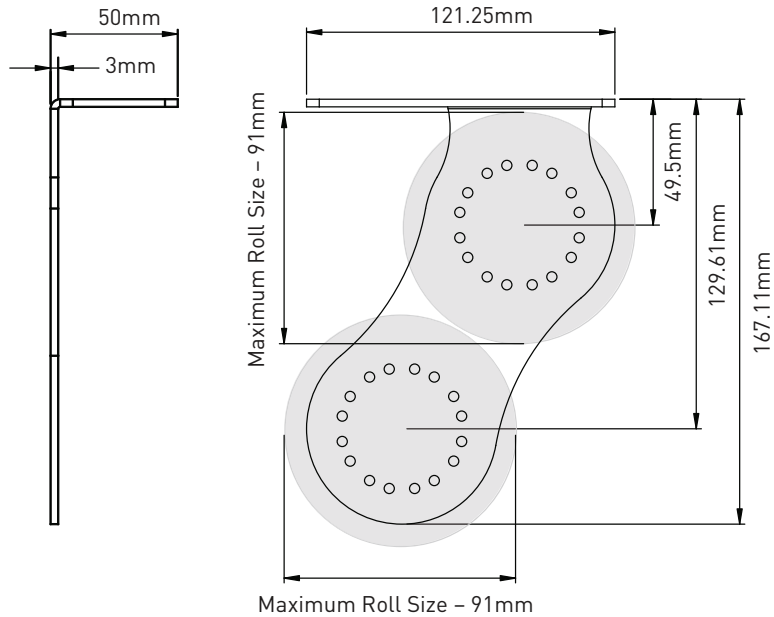

SP60 – COMBO UNIVERSAL BRACKET FOR MOTOR/CRANK

SP60 – COMBO IDLE END BRACKET