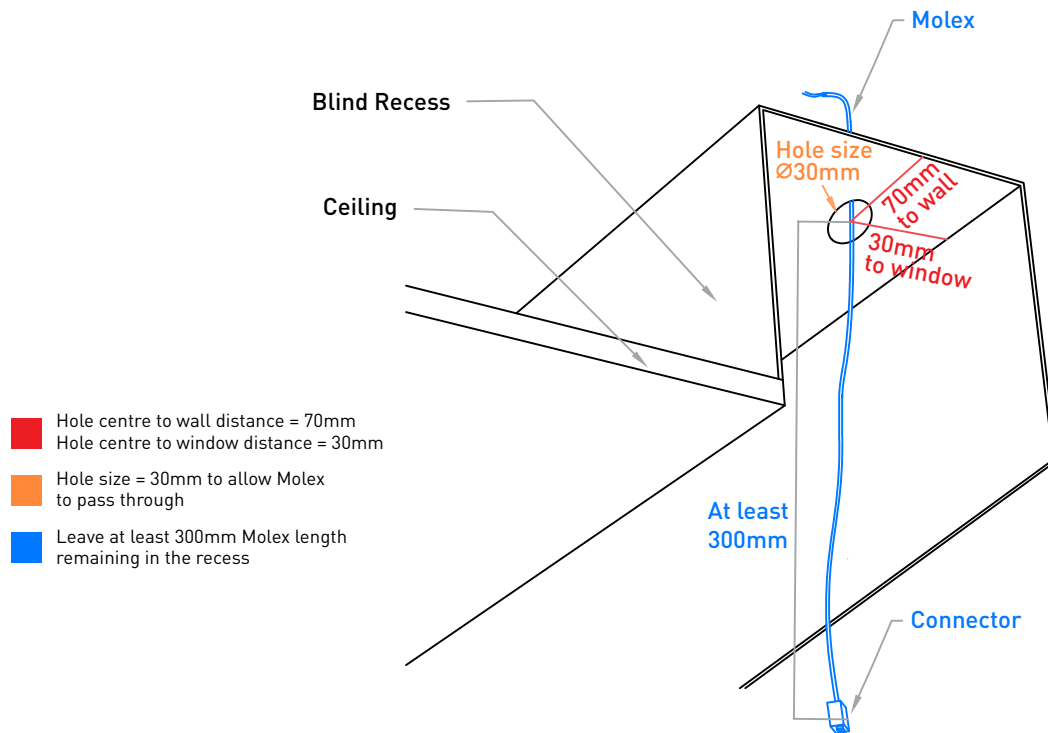

SP60/80 Molex

Hole Position & Size

SP60/80 Single Motorised Roller Blind

SP60/80 Duo Motorised Roller Blinds