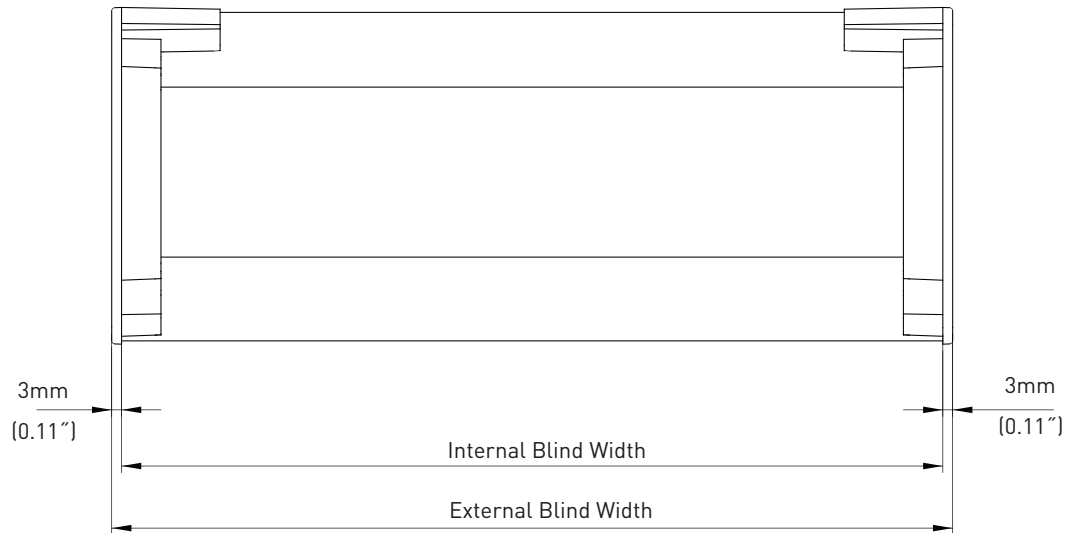

MAX ROLL

Max Roll Size 76mm

DEDUCTIONS

3mm
(0.11")

Internal Blind Width

External Blind Width

3mm
(0.11")