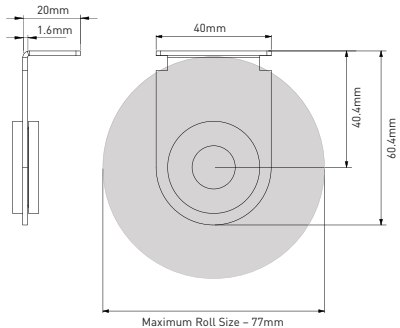

40mm Easy-Link Bracket

55mm Easy-Link Bracket