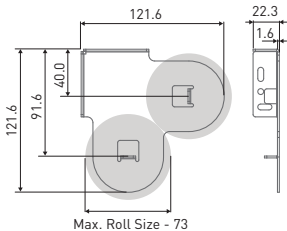

Duo Square Bracket Dimensions

Duo Slim Bracket Dimensions