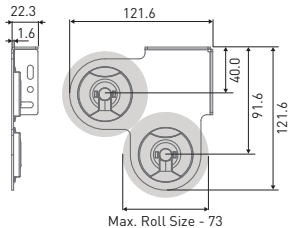

Duo Square Bracket Dimensions

Duo Slim Bracket Dimensions