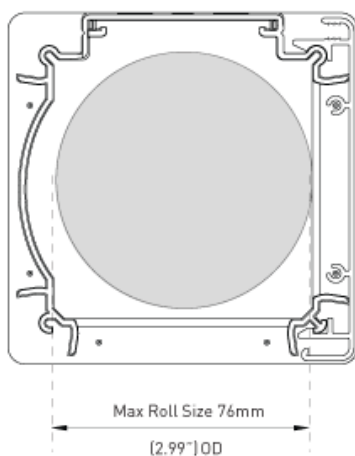

Valances

Description

The valance is a decorative cover for roller blinds to be used predominantly in situations where blinds are installed outside the window frame and a cover is needed to hide to tube, brackets and mechanism. Our valance is available in 100mm fascia widths.

Specification

MAX ROLL

DEDUCTIONS