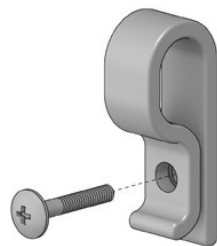

Chains

Description

For the manual operation of roller blinds.

Chain Options

Chains are available in 2 finishes:

1. Stainless Steel Chains (extra charge may apply)

Available in silver colour:

2. Plastic Chains

Available in the following colours:

Pure White
069

Sandstone
269

Silver Grey
338

Black
050

Chain Tensioning Hooks

Description

Clear chain tensioning hooks provide a less permanent solution using a small device that enables the user to release the chain when necessary.

Safety Hold Chain Tensioner

Description

White safety hold chain tensioner is spring loaded to maintain tension over time, universal fitment.

Chain Tensioner Recess and Face Fix

Description

An important child-safety feature that firmly holds the chain in place so it doesn't hang loose.