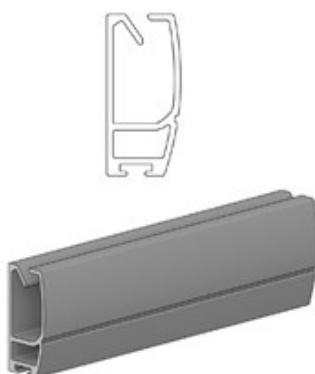

### Edge

**Edge Bottom Rail**  
Aluminium profile

**Edge Colour Options**

Available with optional fabric inserts (at no extra charge)

### Oval

**Oval Bottom Rail**  
Aluminium profile

**Oval Colour Options**

Available in the following colours:

### Linear

**Linear Bottom Rail**  
Aluminium profile

**Linear Colour Options**

Available in the following colours: